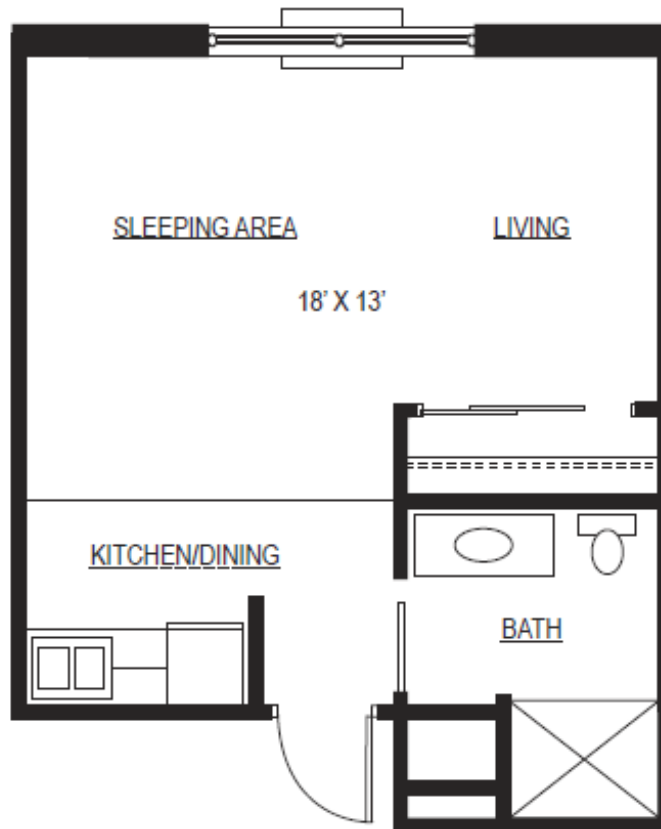

Neillsville

Retirement Community

Studio

Assisted Living – 350 sq. ft.

*Floor plan not to scale

1211 Lloyd Street, Neillsville, WI 54456
(715) 743-6700 | NeillsvilleRetirement.com |  | 